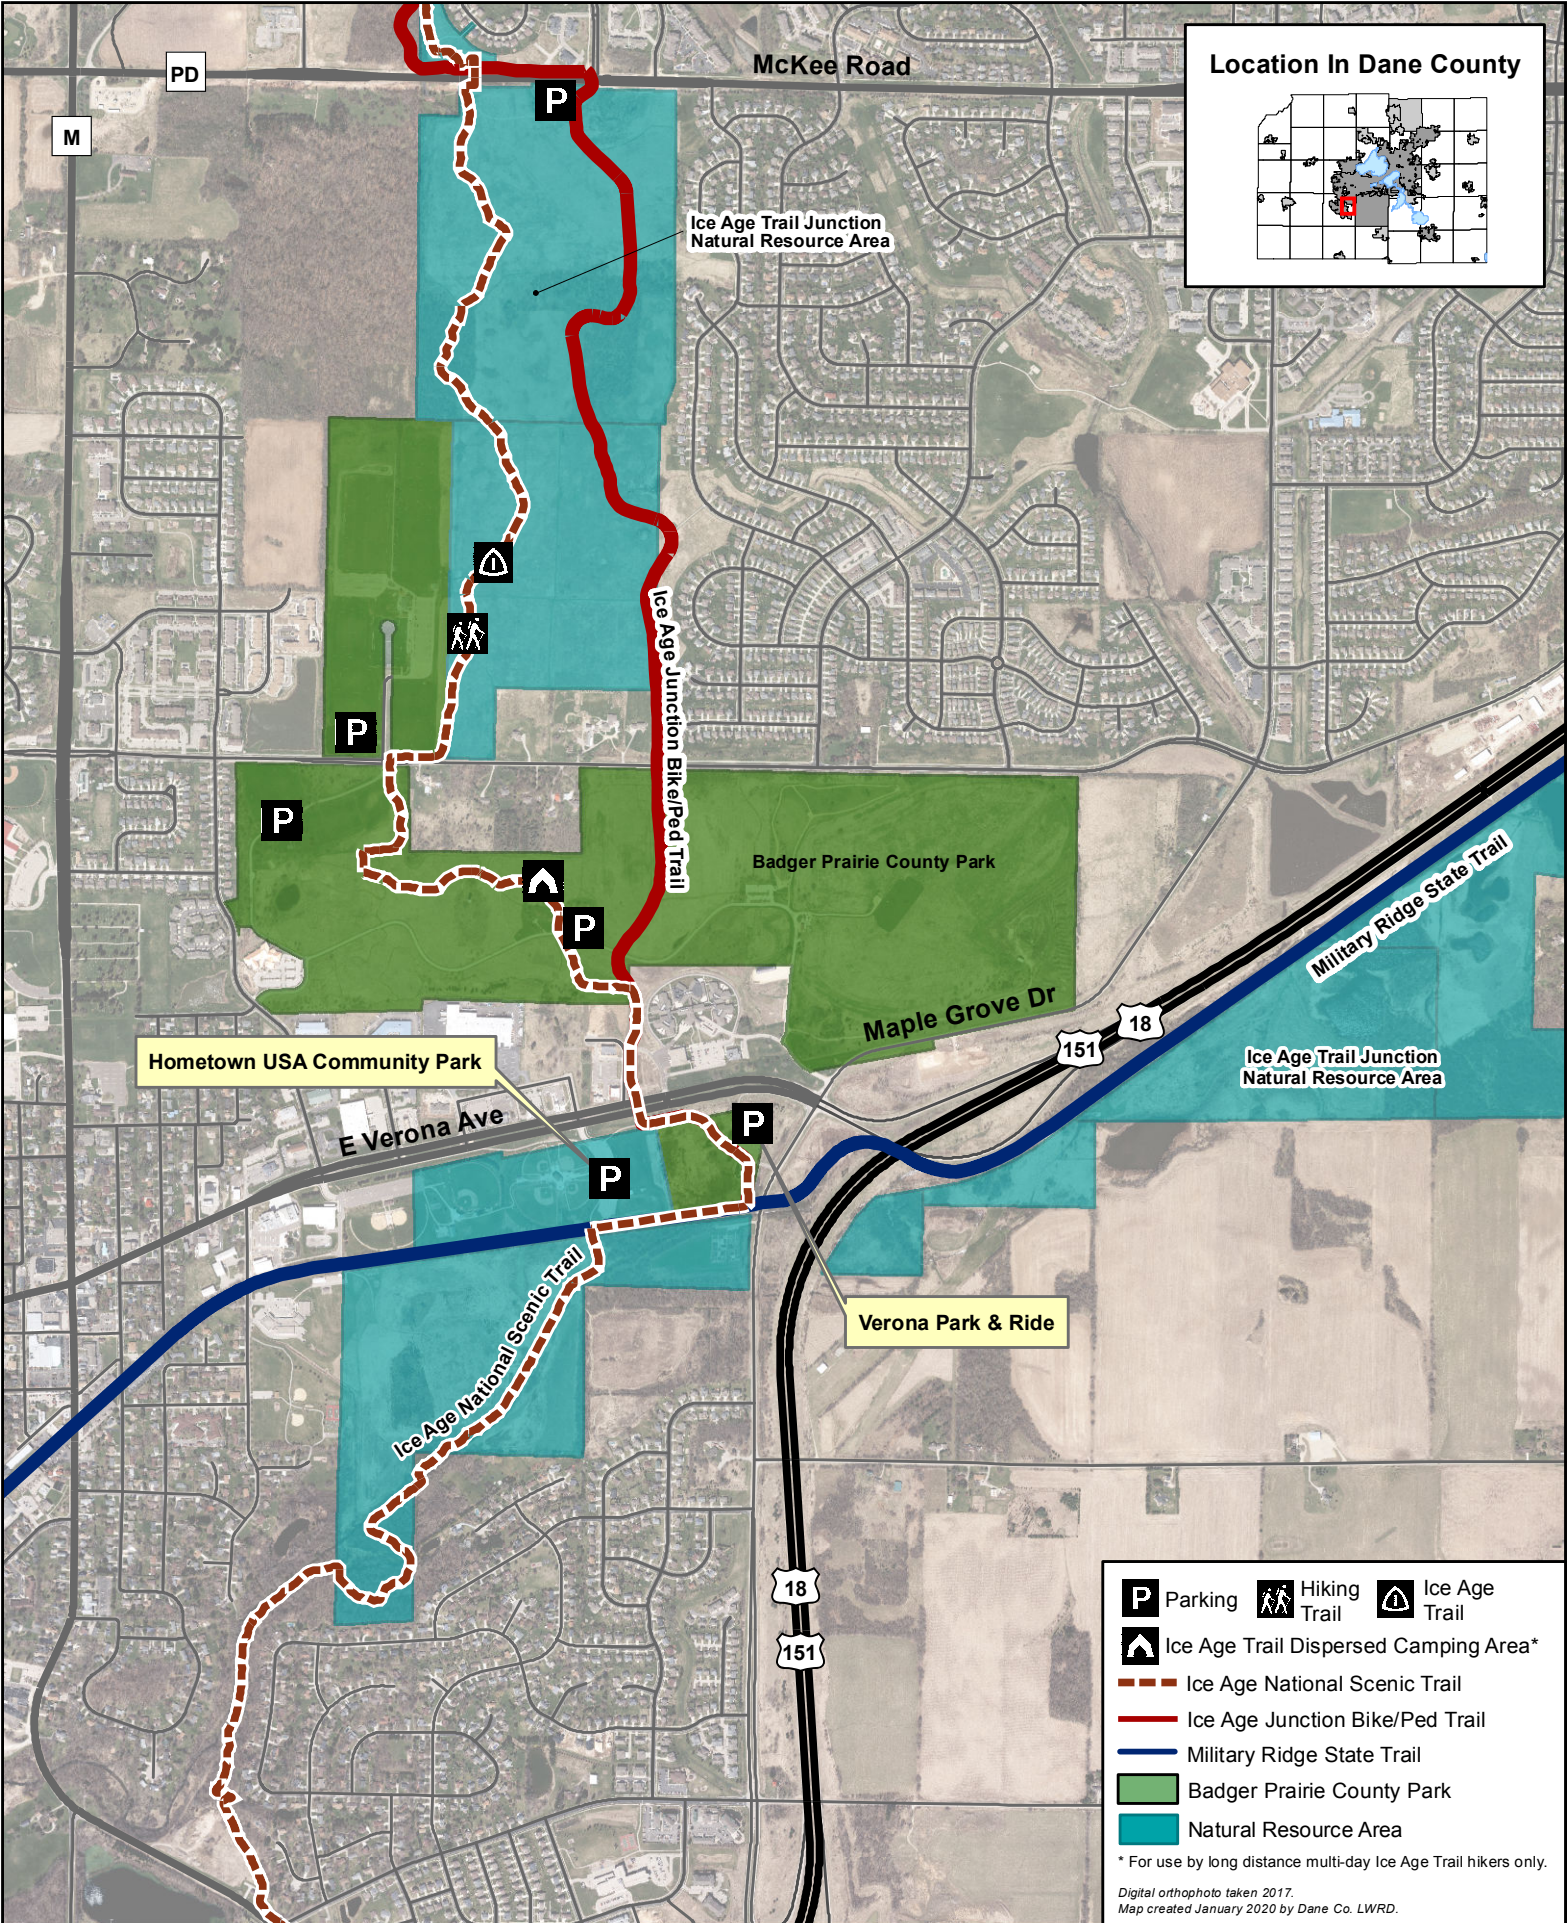

Ice Age Trail Junction Natural Resource Area

7701 McKee Road, Verona, WI 53593

- P** Parking
- Hiking Trail
- Ice Age Trail
- Ice Age Trail Dispersed Camping Area*
- Ice Age National Scenic Trail
- Ice Age Junction Bike/Ped Trail
- Military Ridge State Trail
- Badger Prairie County Park
- Natural Resource Area

* For use by long distance multi-day Ice Age Trail hikers only.